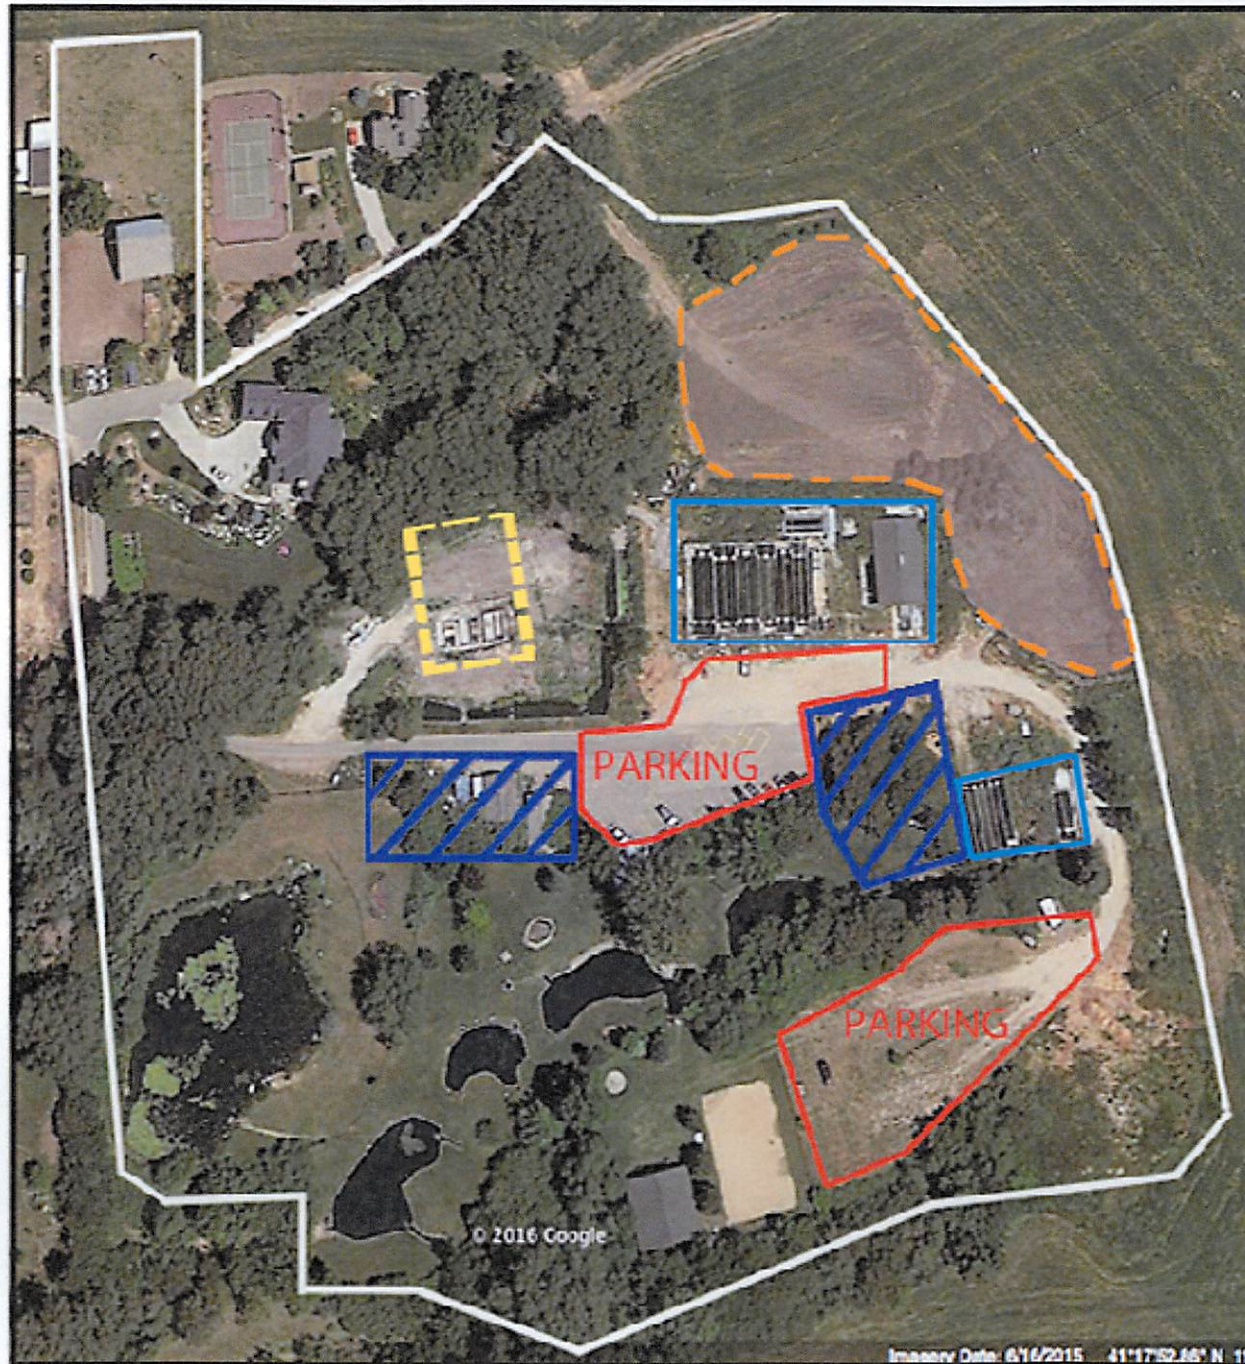

COLD SPRINGS TROUT FARM AGRITOURISM

Conditional Use Permit Application

Where you always catch your limit!

LEGEND

- BOUNDARY LINE
- ▨ POTENTIAL BUILDING SPOTS
- ▭ CULTIVATED CORN MAZE
- ▭ GREENHOUSE
- ▭ FISH HATCHERY
- ▭ PARKING

ACREAGE

COLD SPRING TROUT FARM PROPERTY =
Approximately 13 acres

AGRITOURISM ACTIVITY CENTER = 0.41 acres

PERCENTAGE OF TOTAL PROPERTY = 3.15%

98 m