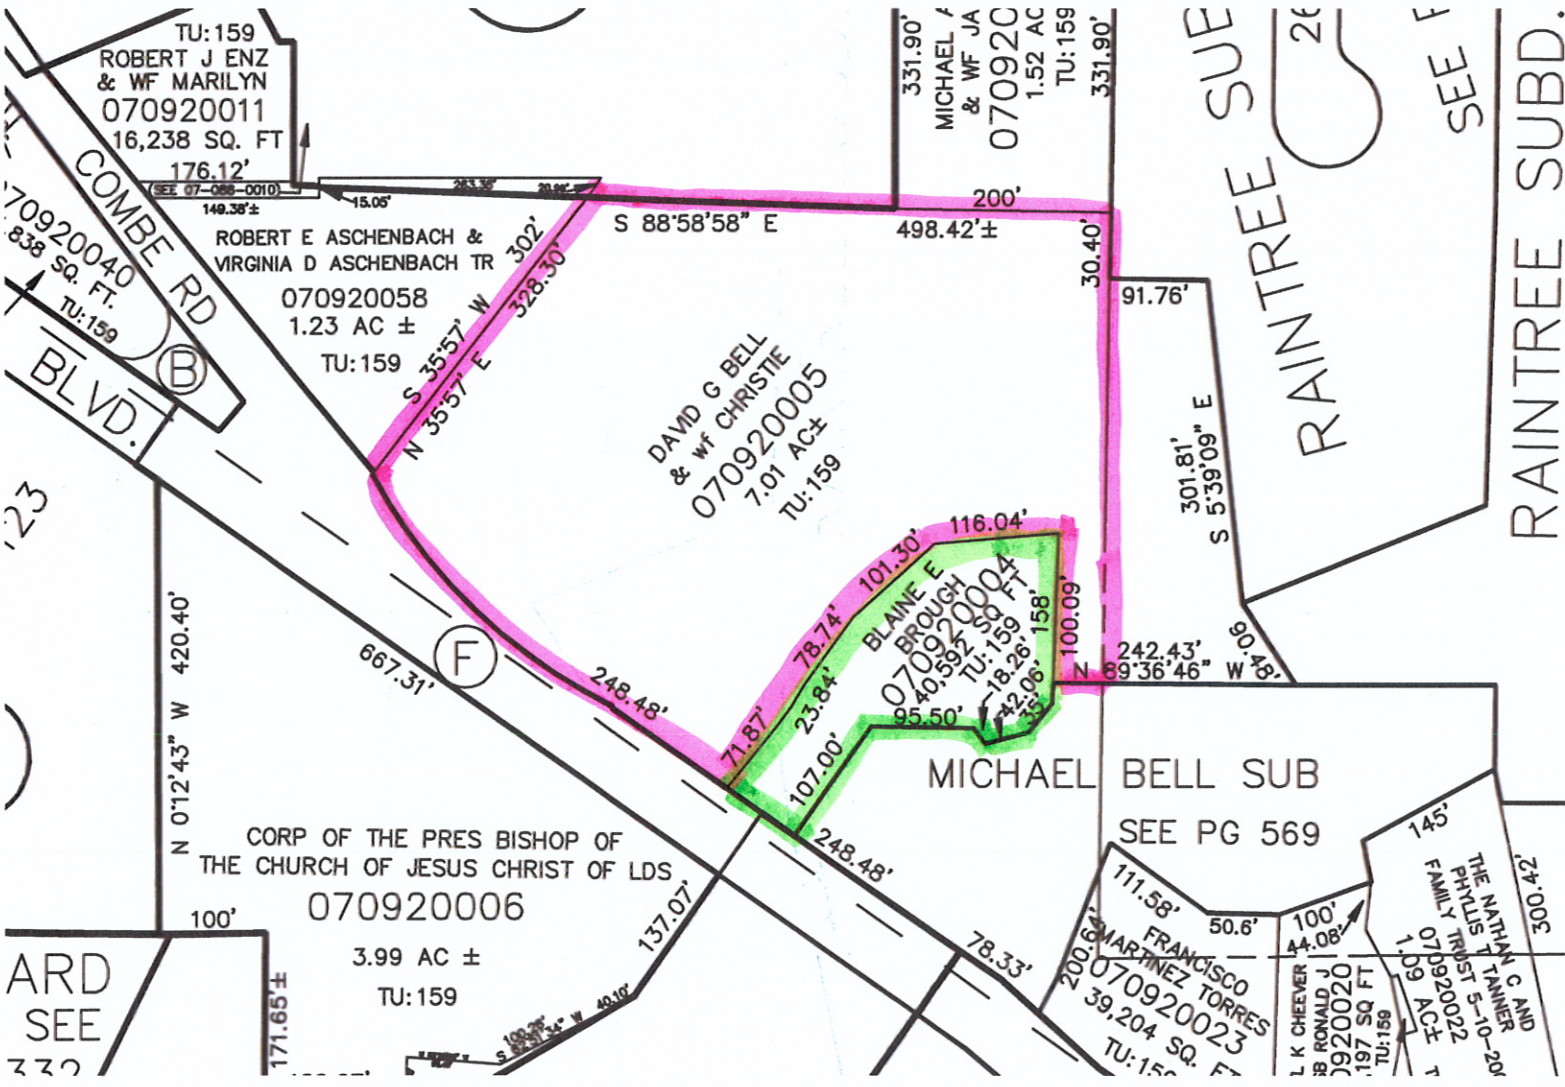

2011

ARD
SEE
330

RAINTREE SUBD.

RAINTREE SUE

SEE F

MICHAEL BELL SUB
SEE PG 569

1962