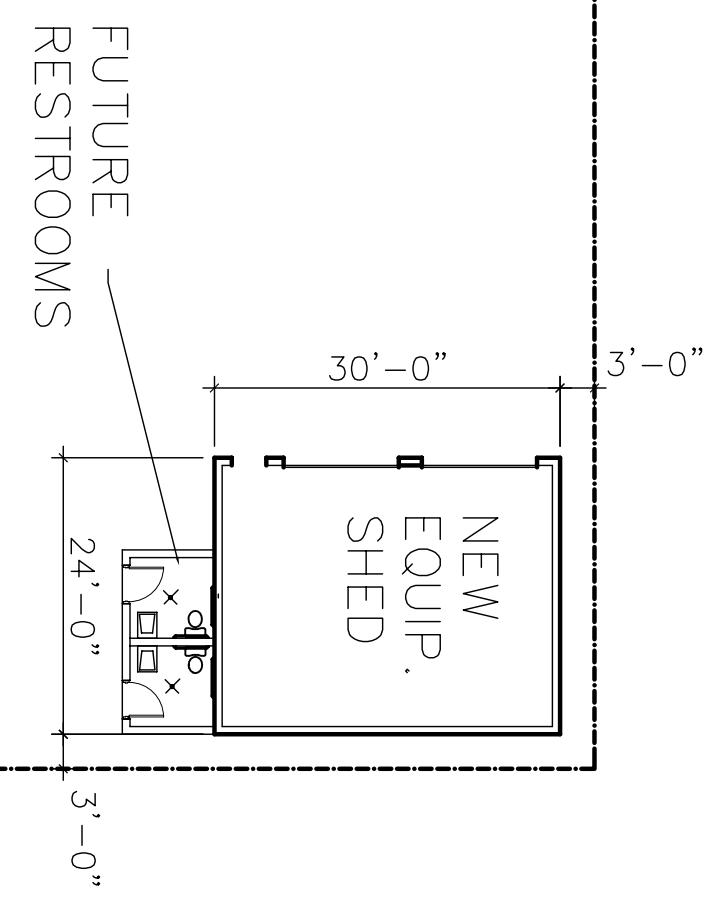

175'

254.50'

WEST WEBER - TAYLOR
CEMETERY DISTRICT

150270067
1.50 ACRES

172'

S I T E P L A N

1' = 200' S C A L E

254.0'

429.0'

82.50'