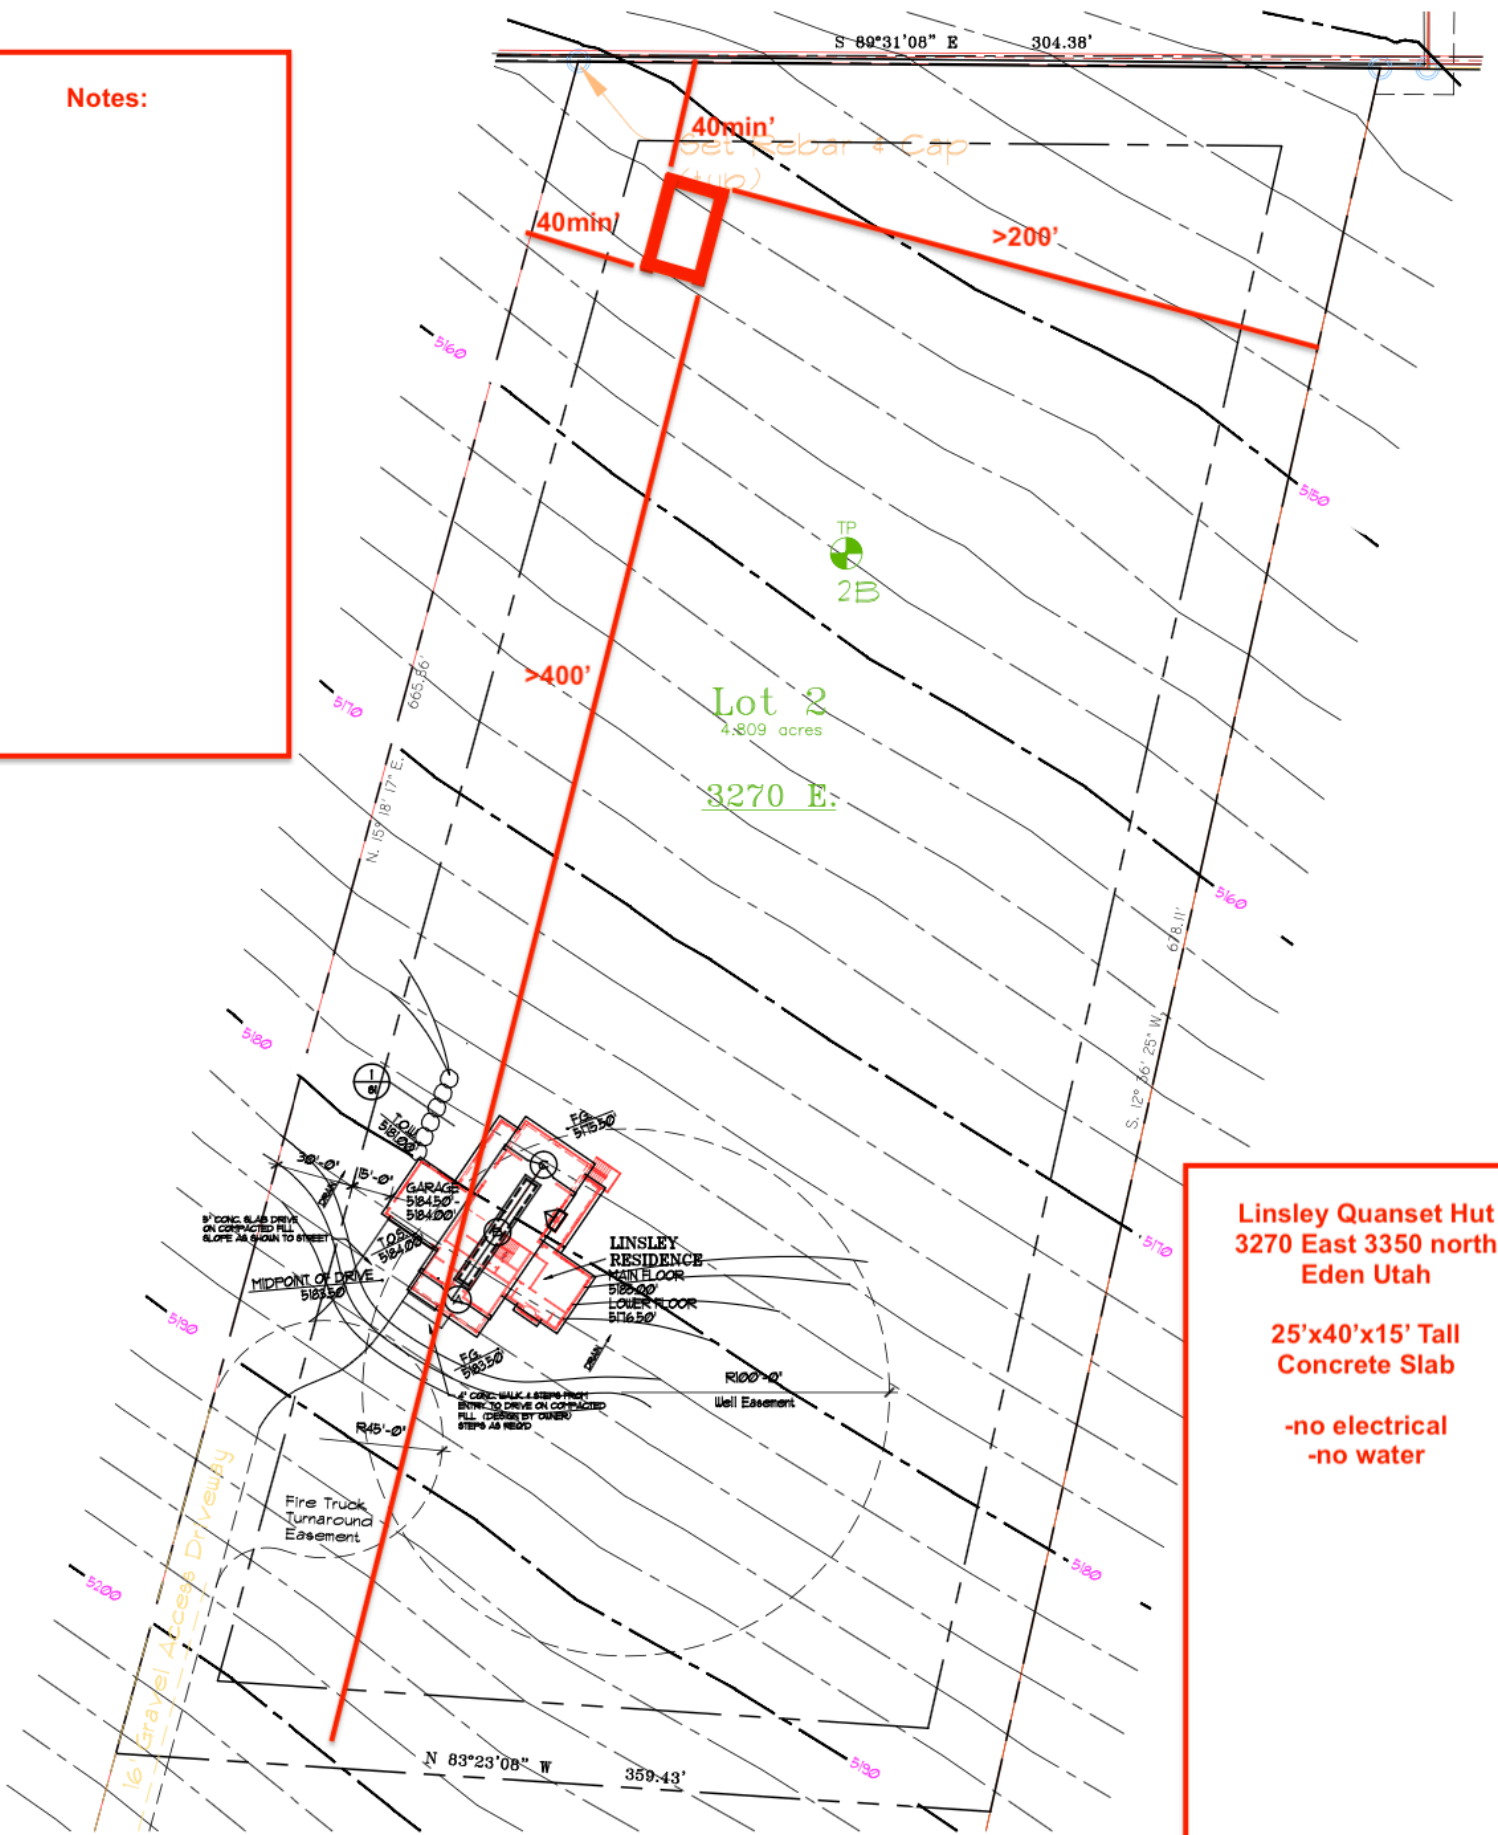

**Notes:**

**Linsley Quanset Hut**  
3270 East 3350 north  
Eden Utah

**25'x40'x15' Tall  
Concrete Slab**

**-no electrical  
-no water**