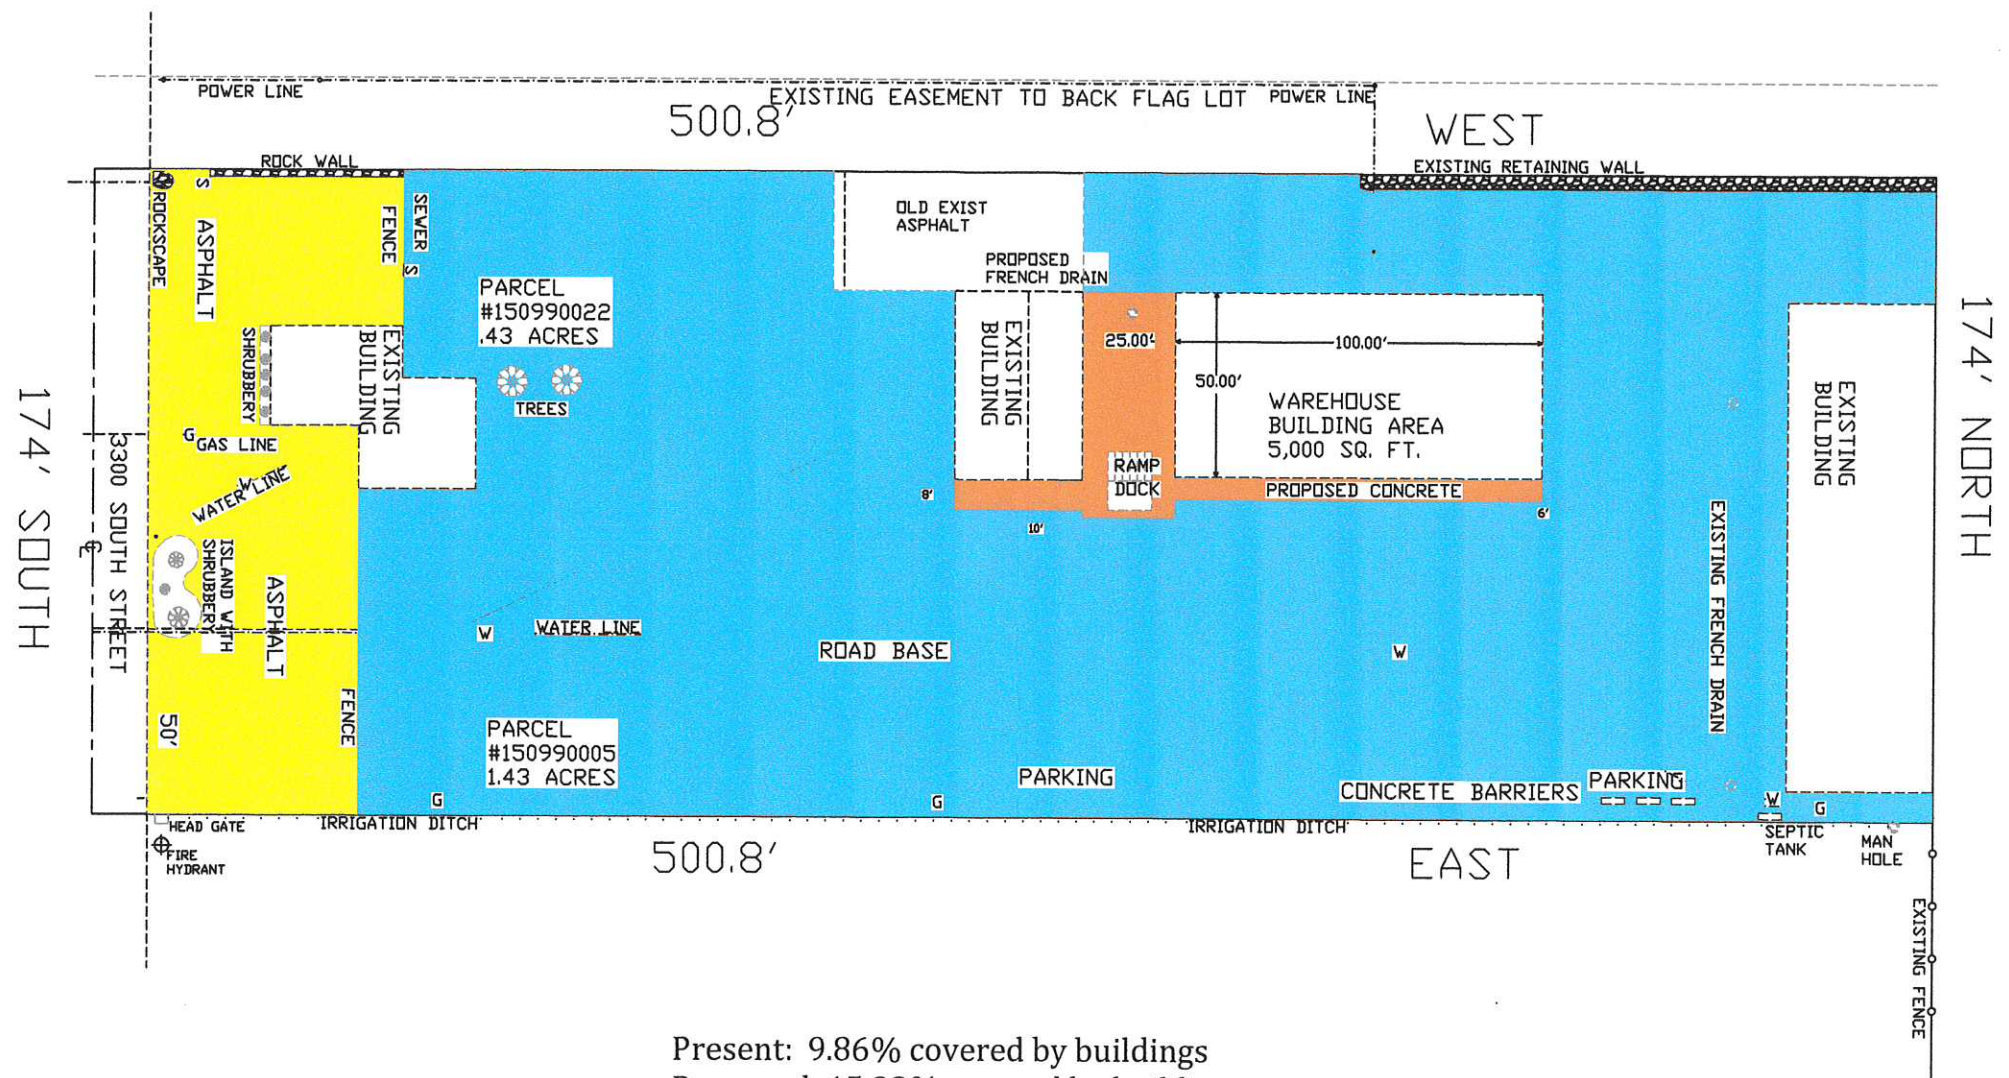

Scale: 1" = 50'

Present: 9.86% covered by buildings
 Proposed: 15.88% covered by buildings

Smith Stone Supply
 1438 W. 3300 S.
 Ogden, Utah 84401

Owner:
 Michael R. Smith
 3027 W. 2650
 West Haven, Ut
 84401-9000

Prepared by:
 James D. Hurt
 1438 W. 3300 S.
 Ogden, Utah 84401

Scale: 1" = 50'